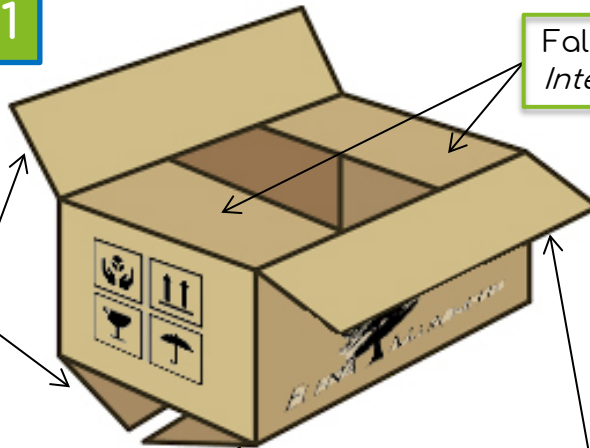

CODICI SCATOLE FEFCO

FEFCO BOXES CODE

SCATOLE DI CARTONE ONDULATO - CONTENITORI A SCANALATURE REGOLARI (RSC)
 BOXES MADE BY CORRUGATED CARDBOARD - REGULAR SLOTTED CASES

FEFCO 0200

Falde esterne
 External flaps

Le falde esterne si incontrano sulla mezzieria della scatola quando vengono chiuse.

The box outer flaps meet in the centerline when they are closed

FEFCO 0201

Falde esterne
 External flaps

Falde interne
 Internal flaps

Falde esterne
 External flaps

RSC BOX

Fessure
 Slots

Linee di piega
 Folding lines