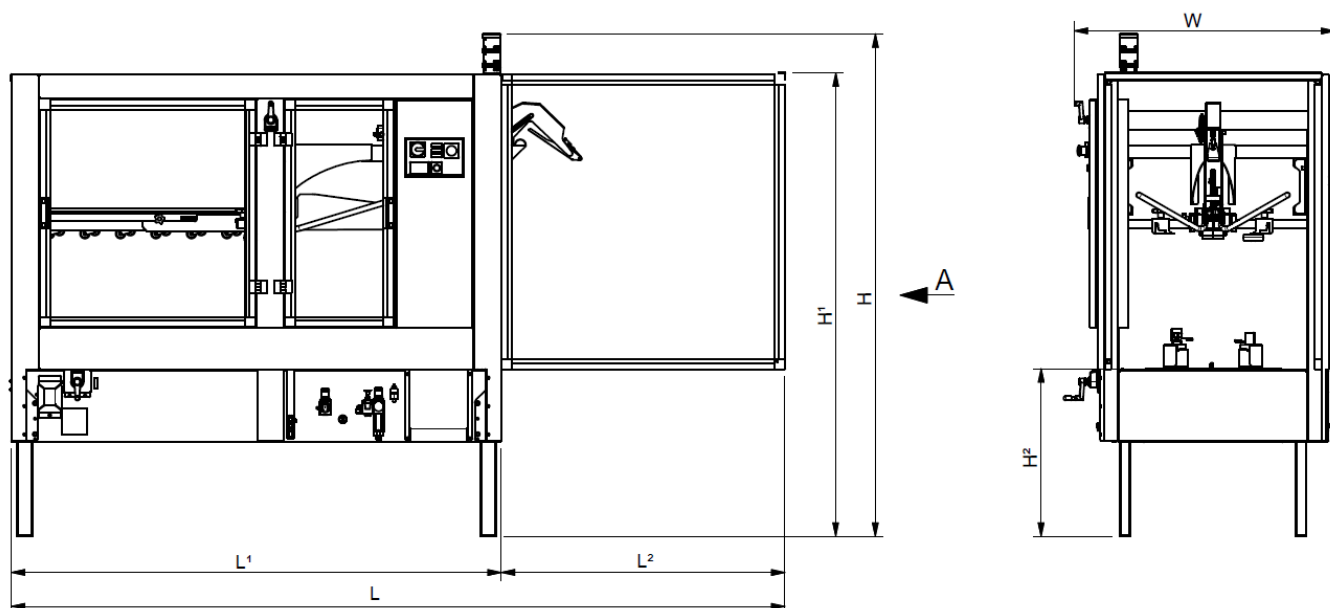

# GT56FL HMTB - 56FL HMTB XL

	L	L <sup>1</sup>	L <sup>2</sup>	W
GT56FL HMTB	3000 mm.	1100 mm.	1900 mm.	1064 mm.
GT56FL HMTB XL	3400 mm.	1100 mm.	2300 mm.	1064 mm.

	H	H <sup>1</sup>	H <sup>2</sup>	Kg
GT56FL HMTB	1947 mm.	1796 mm.	650/750 mm.	300
GT56FL HMTB XL	1947 mm.	1796 mm.	650/750 mm.	375