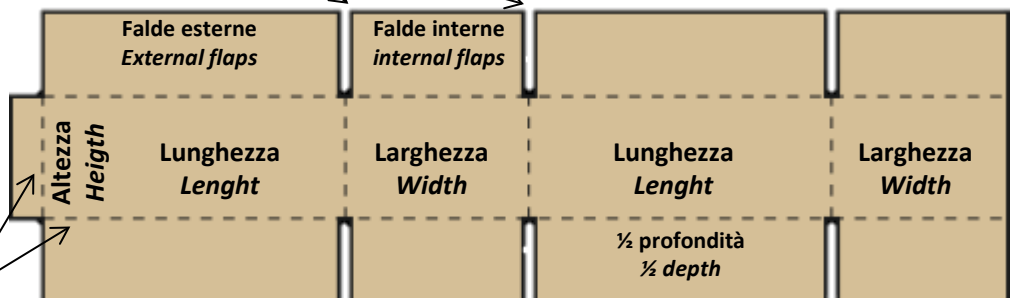

CODICI SCATOLE FEFCO

FEFCO BOXES CODE

SCATOLE DI CARTONE ONDULATO - CONTENITORI A SCANALATURE REGOLARI (RSC)
 BOXES MADE BY CORRUGATED CARDBOARD - REGULAR SLOTTED CASES

FEFCO 0200

Falde esterne
 External flaps

Le falde esterne si incontrano sulla mezzieria della scatola quando vengono chiuse.

The box outer flaps meet in the centerline when they are closed

FEFCO 0201

Falde esterne
 External flaps

Falde interne
 Internal flaps

Falde esterne
 External flaps

RSC BOX

Fessure
 Slots

Linee di piega
 Folding lines