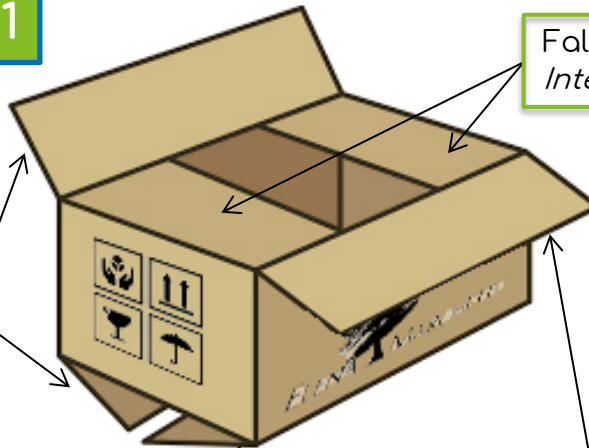

CODICI SCATOLE FEFCO

FEFCO BOXES CODE

SCATOLE DI CARTONE ONDULATO - CONTENITORI A SCANALATURE REGOLARI (RSC)
 BOXES MADE BY CORRUGATED CARDBOARD - REGULAR SLOTTED CASES

FEFCO 0200

Falde esterne
 External flaps

Le falde esterne si incontrano sulla mezzieria della scatola quando vengono chiuse.

The box outer flaps meet in the centerline when they are closed

FEFCO 0201

Falde esterne
 External flaps

Falde interne
 Internal flaps

Falde esterne
 External flaps

RSC BOX

Fessure
 Slots

Linee di piega
 Folding lines