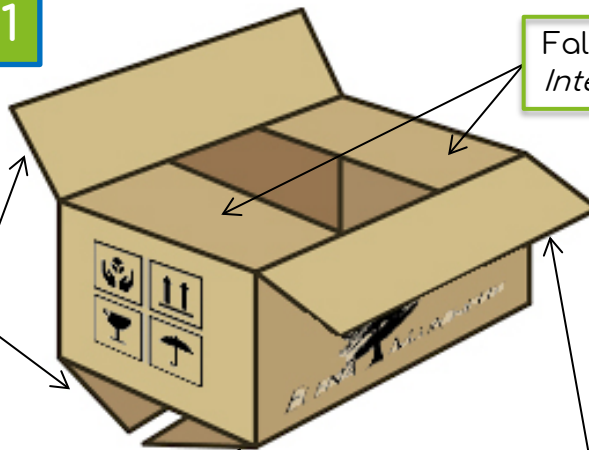

CODICI SCATOLE FEFCO

FEFCO BOXES CODE

SCATOLE DI CARTONE ONDULATO - CONTENITORI A SCANALATURE REGOLARI (RSC)
 BOXES MADE BY CORRUGATED CARDBOARD - REGULAR SLOTTED CASES

FEFCO 0200

Falde esterne
 External flaps

Le falde esterne si incontrano sulla mezzieria della scatola quando vengono chiuse.

The box outer flaps meet in the centerline when they are closed

FEFCO 0201

Falde esterne
 External flaps

Falde interne
 Internal flaps

Falde esterne
 External flaps

RSC BOX

Fessure
 Slots

Linee di piega
 Folding lines